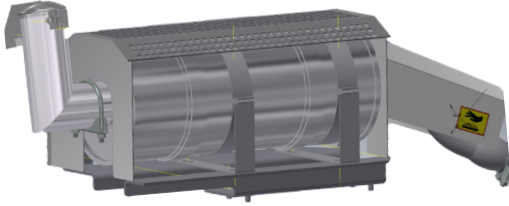

PARTICULATE FILTER

➤ Reduces pollution from diesel engine

Particulate filter for diesel

If the worksite lack a reliable power supply and have strict environmental requirements a diesel with particulate filter gets the job done.

When:

- If diesel machine need to comply with certain regulations

Fact:

- Option for Brokk 400D and 800D

Note:

- Can be sensitive to fuel quality

Application:

- All