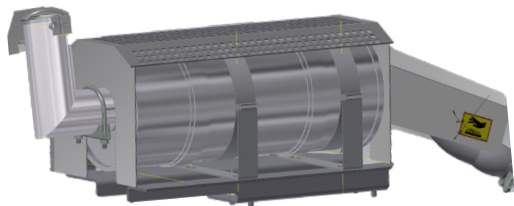

PARTICULATE FILTER

➤ Reduces pollution from diesel engine

Particulate filter for diesel

If the worksite lack a reliable power supply and have strict environmental requirements a diesel with particulate filter gets the job done.

When:

- If diesel machine need to comply with certain regulations

Fact:

- Option for Brokk 520D and 800D

Note:

- Can be sensitive to fuel quality

Application:

- All